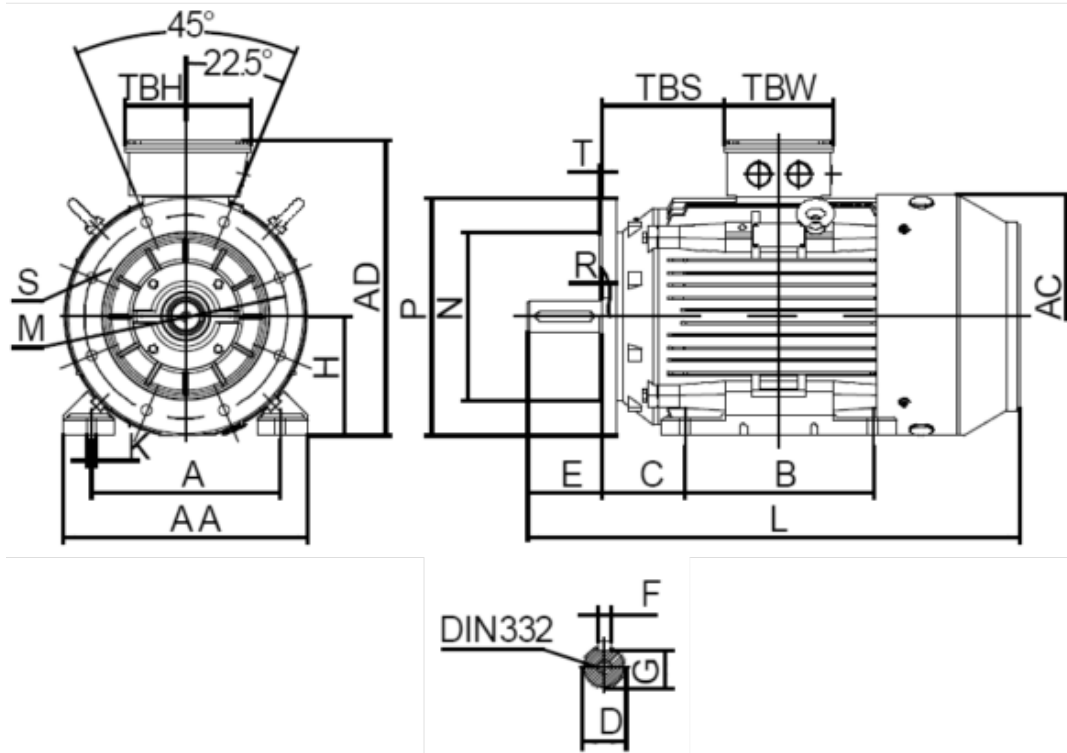

Data Sheet

Article number: 250316000427

Description: Kleedrive T3C 315L1-4 160.0KW 1400 rpm
3x400/690V 50HZ IP55 B35 Eff=95,8%

Measures

A = 508	F = 22	TBW = 290
AA = 628	G = 71	
AC = Ø680	H = 315	
AD = 825	HD = 510	
B = 508	K = Ø28	
C = 216	L = 1385	
D = Ø80	TBH = 350	
E = 170	TBS = 200	